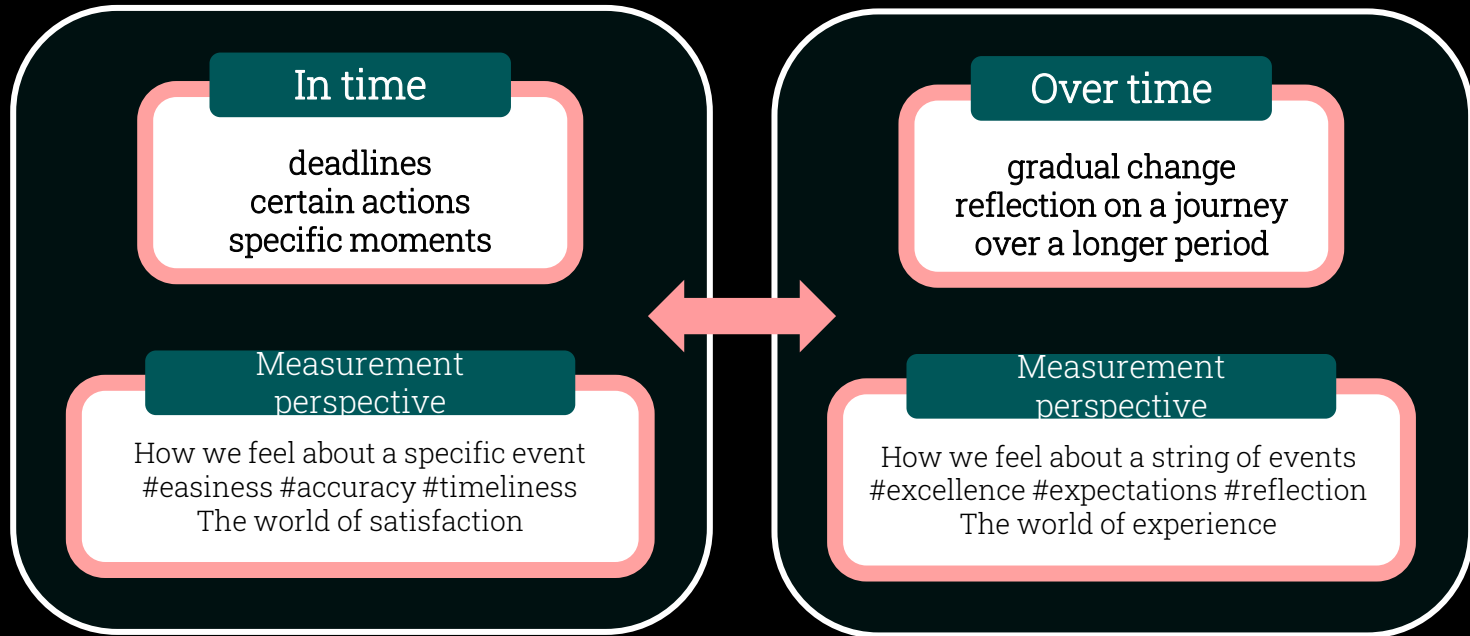

WIN-WIN

Marthijn Brouwer
Head of Customer Success
E marthijn.brouwer@giarte.com
T +31 (0)6 22 79 39 44

DO
MORE.

DO
MORE?

OUTCOME
FIRST.

OPENHEID.

GAME
ON.

IN-TIME
OR
OVER-TIME?