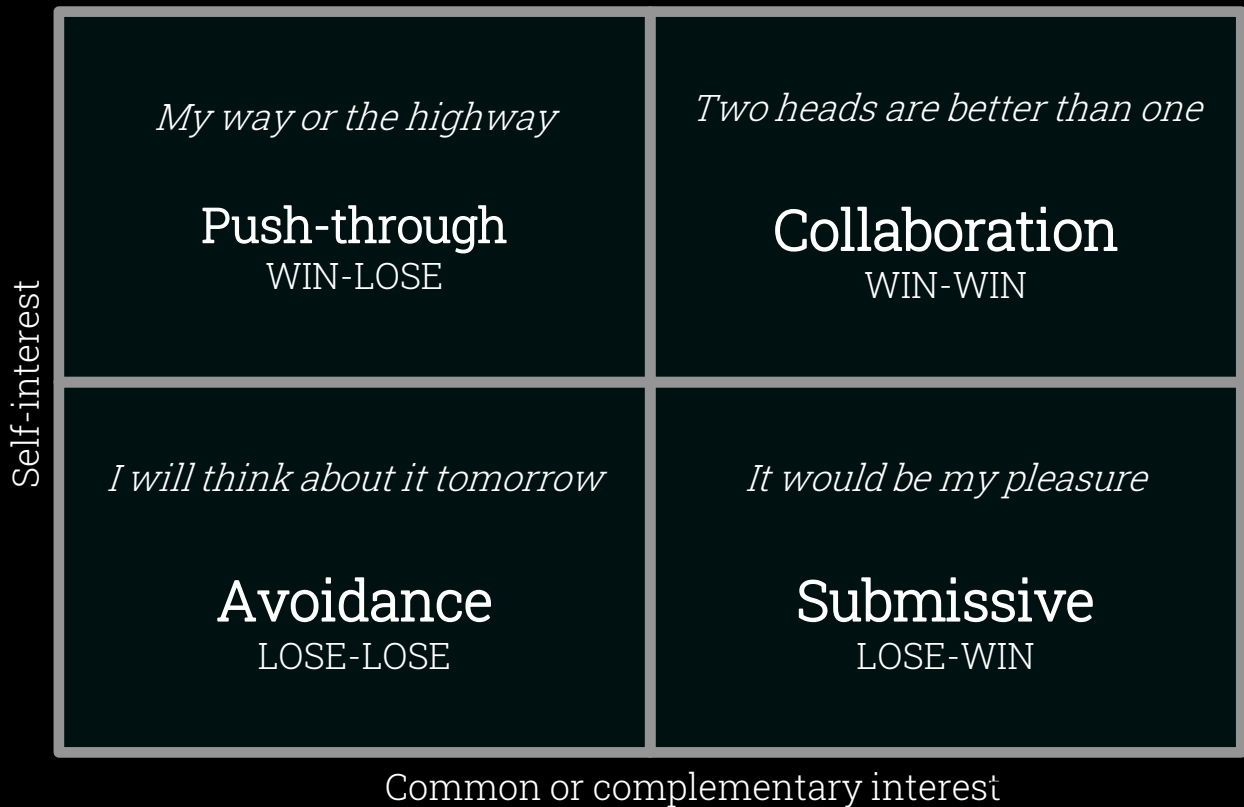

WIN-WIN

Marthijn Brouwer
Head of Customer Success
E marthijn.brouwer@giarte.com
T +31 (0)6 22 79 39 44

DO
MORE.

DO
MORE?

OUTCOME
FIRST.

OPENHEID.

GAME
ON.

IN-TIME
OR
OVER-TIME?