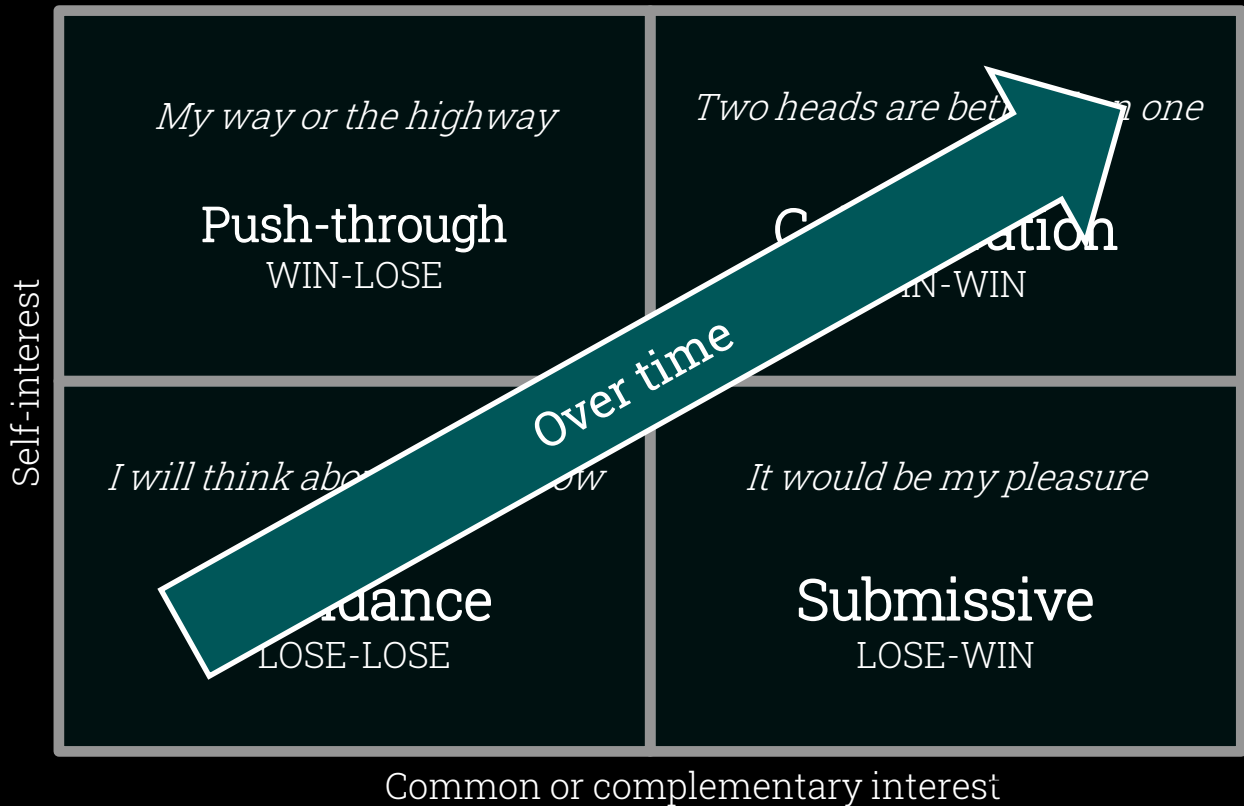

WIN-WIN

Marthijn Brouwer
Head of Customer Success
E marthijn.brouwer@giarte.com
T +31 (0)6 22 79 39 44

DO
MORE.

DO
MORE?

OUTCOME
FIRST.

OPENHEID.

GAME
ON.

IN-TIME
OR
OVER-TIME?